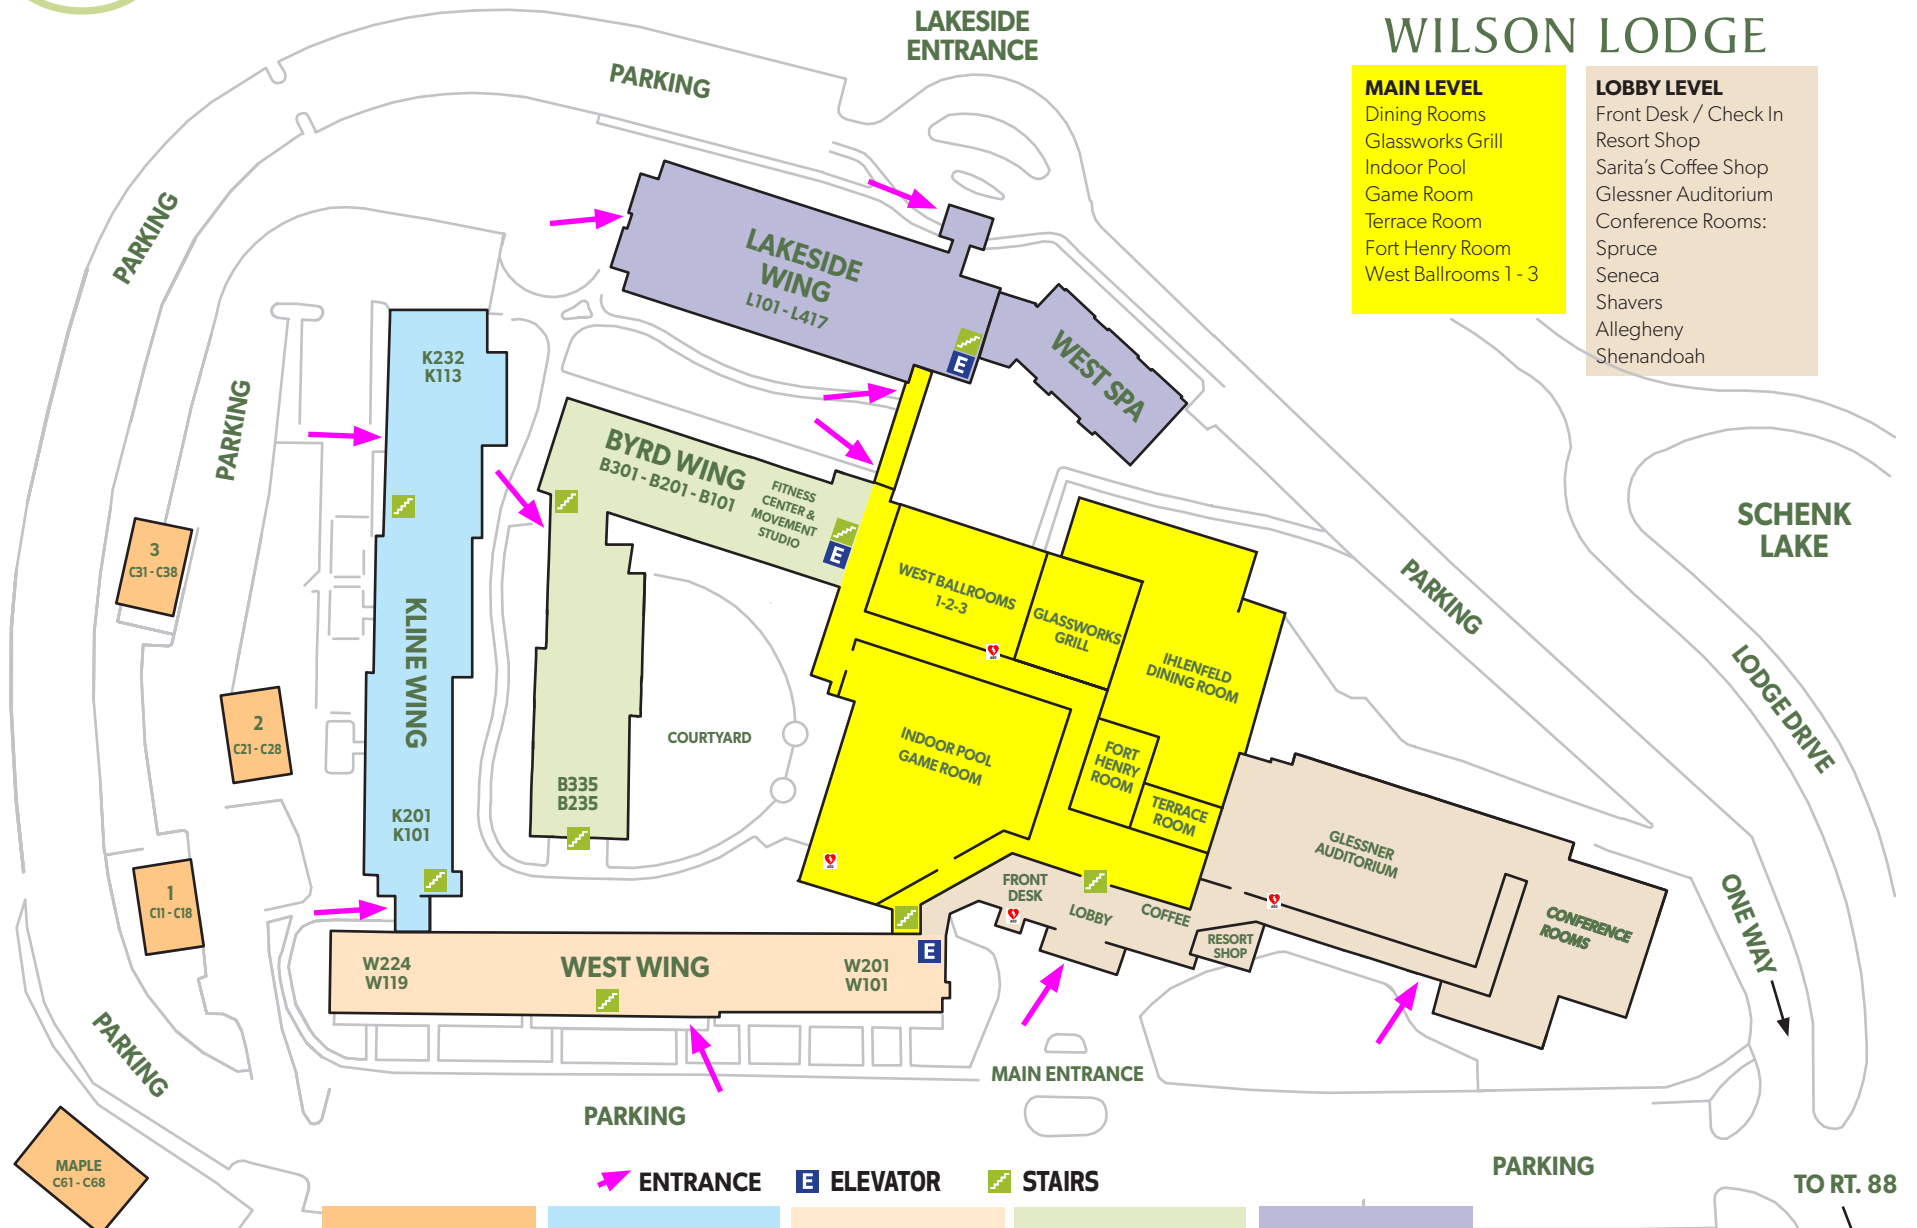

WILSON LODGE

MAIN LEVEL

- Dining Rooms
- Glassworks Grill
- Indoor Pool
- Game Room
- Terrace Room
- Fort Henry Room
- West Ballrooms 1 - 3

LOBBY LEVEL

- Front Desk / Check In
- Resort Shop
- Sarita's Coffee Shop
- Glessner Auditorium
- Conference Rooms:
- Spruce
- Seneca
- Shavers
- Allegheny
- Shenandoah

CHALETS
 Outside Entry
 Chalet 1 - Rooms C11 - C18
 Chalet 2 - Rooms C21 - C28
 Chalet 3 - Rooms C31 - C38

KLINE WING
 Rooms K101 - K232
 Chalet Access

WEST WING
 Rooms W201 - W224
 Outside Entry
 Rooms W101 - W119

BYRD WING
 Rooms B101 - B335
 Resort Sales Office
 Fitness Center &
 Movement Studio

LAKESIDE WING
 Rooms L101 - L417
 The West Spa
 Lakeview Patio

➤ ENTRANCE E ELEVATOR 🪜 STAIRS

TO RT. 88