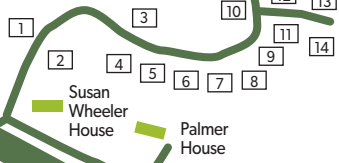

Stables

Tennis Center

- Sites 10-14

- Par 3 Golf Course
- Driving Range
- Route 88 BBQ & Brew
- Winter Sports Complex

- Speidel Driving Range
- Robert Trent Jones Sr. Designed Course
 - Arnold Palmer Designer Course

Speidel Cottages

Speidel Golf Club Entrance

Speidel Cottages Entrance

COTTAGELOCATOR

Cottage Area A:		Z	Zelkova
A	Azalea	K	Kalmia
O	Oak	BU	Burton House
BE	Beech	L	Laurel
B	Bluet	AS	Ash
Q	Quince	Cottage Area B:	
CH	Chestnut	I	Ivy
C	Clover	J	Juniper
R	Redbud	H	Hawthorn
D	Daisy	AR	Aster
S	Sumac	DA	Daffodil
DO	Dogwood	GI	Ginkgo
E	Edelwiess	FO	Forsythia
T	Tulip	HO	Holly
EL	Elderberry	LI	Lilac
F	Fern	RH	Rhododendron
U	Ulmus	MA	May
G	Goldenrod	CB	Chambers
V	Viburnum	HE	Hess
W	Willow		
Y	Yucca		
M	Maple Chalet (adjacent to Wilson Lodge)		